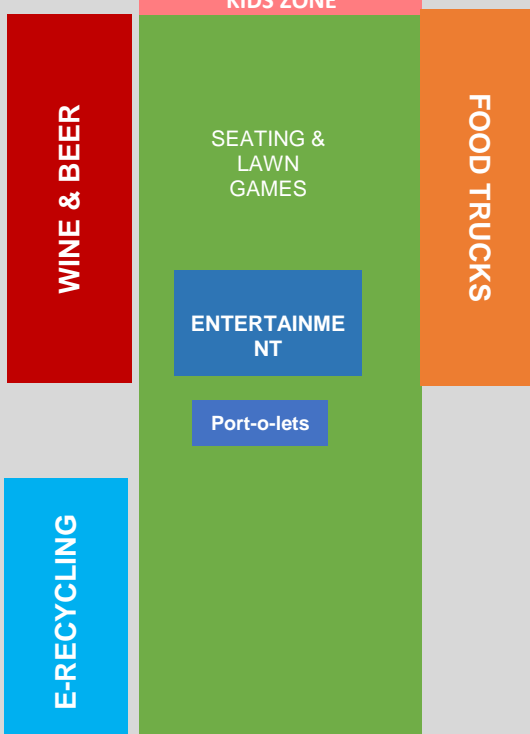

Montview Blvd

AVAILABLE	100	Home Tour Tickets Information	1	Park Hill Vet	
AVAILABLE	99		Volunteer Check- in	2	AVAILABLE
AVAILABLE	98			3	Phil Goodstein Books and Tours
AVAILABLE	97			4	AVAILABLE
AVAILABLE	96			5	AVAILABLE
AVAILABLE	95			6	YES for Parks and Open Space
AVAILABLE	94			7	AVAILABLE
AVAILABLE	93			8	AVAILABLE
AVAILABLE	92			9	AVAILABLE
AVAILABLE	91			10	AVAILABLE
AVAILABLE	90	11		AVAILABLE	
The Balanced Exchange	89	12	AVAILABLE		
AVAILABLE	88	13	AVAILABLE		
AVAILABLE	87	14	AVAILABLE		
Unity on the Avenue	86	15	AVAILABLE		
AVAILABLE	85	16	AVAILABLE		
AVAILABLE	84	17	AVAILABLE		
AVAILABLE	83	18	AVAILABLE		
AVAILABLE	82	19	AVAILABLE		
AVAILABLE	81	Port-o-lets	20	Renewal by Anderson	

CROSS AISLE

The Wall Rebuilders	80	BICYCLE PARKING	21	AVAILABLE
Soapherb	79		22	AVAILABLE
AVAILABLE	78		23	AVAILABLE
AVAILABLE	77		24	AVAILABLE
AVAILABLE	76		25	Toposcapes
AVAILABLE	75		26	AVAILABLE
AVAILABLE	74		27	AVAILABLE
AVAILABLE	73		28	AVAILABLE
AVAILABLE	72		29	AVAILABLE
AVAILABLE	71		30	AVAILABLE
AVAILABLE	70	31	AVAILABLE	
AVAILABLE	69	32	AVAILABLE	
AVAILABLE	68	33	AVAILABLE	
AVAILABLE	67	34	AVAILABLE	
AVAILABLE	66	Port-o-lets	35	The Sharpist
AVAILABLE	65		36	*****
AVAILABLE	64		37	AVAILABLE
AVAILABLE	63		38	AVAILABLE
AVAILABLE	62		39	AVAILABLE
Two Gems Boutique	61		40	Anne Franklin designs

CROSS AISLE

AVAILABLE	60	Sustainabili ty Zone	41	Doctorigami
AVAILABLE	59		42	AVAILABLE
AVAILABLE	58		43	AVAILABLE
AVAILABLE	57		44	AVAILABLE
AVAILABLE	56		45	AVAILABLE
AVAILABLE	55		46	*****
Park Hill BSA Troop 62	54		47	Mountain Cub Children's Shop
Nestman Orthodontics	53		48	AVAILABLE
Homes with Brie	52		49	Body In Motion
Homes with Brie	51		50	Seto Family Dentistry

KIDS ZONE

19th Ave

KIDS ZONE

17th Ave Parkway