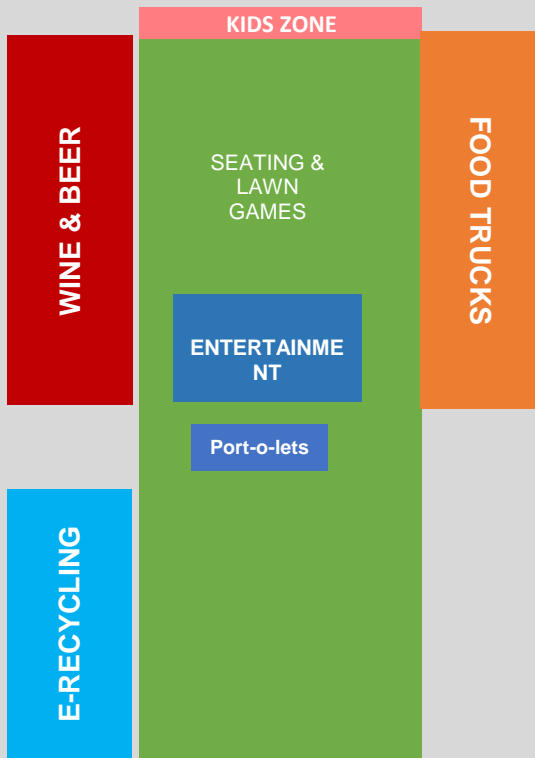

Montview Blvd

AVAILABLE	100	Home Tour Tickets Information	1	Park Hill Vet	
AVAILABLE	99		Volunteer Check- in	2	AVAILABLE
AVAILABLE	98			3	Phil Goodstein Books and Tours
AVAILABLE	97			4	AVAILABLE
AVAILABLE	96			5	AVAILABLE
AVAILABLE	95			6	YES for Parks and Open Space
AVAILABLE	94			7	AVAILABLE
AVAILABLE	93			8	AVAILABLE
AVAILABLE	92			9	AVAILABLE
AVAILABLE	91			10	Anne Sunderwirth Art
AVAILABLE	90	11		AVAILABLE	
The Balanced Exchange	89	12	AVAILABLE		
AVAILABLE	88	13	AVAILABLE		
AVAILABLE	87	14	AVAILABLE		
Unity on the Avenue	86	15	AVAILABLE		
AVAILABLE	85	16	AVAILABLE		
AVAILABLE	84	17	AVAILABLE		
AVAILABLE	83	18	AVAILABLE		
AVAILABLE	82	19	AVAILABLE		
The Wendling Group	81	Port-o-lets	20	Renewal by Anderson	

CROSS AISLE

The Wall Rebuilders	80	BICYCLE PARKING	21	AVAILABLE
Soapherb	79		22	AVAILABLE
AVAILABLE	78		23	AVAILABLE
AVAILABLE	77		24	AVAILABLE
AVAILABLE	76		25	Toposcapes
AVAILABLE	75		26	AVAILABLE
SUSTAINABILITY	74		27	AVAILABLE
SUSTAINABILITY	73		28	Denver Woodworker
SUSTAINABILITY	72		29	AVAILABLE
SUSTAINABILITY	71		30	AVAILABLE
AVAILABLE	70	31	AVAILABLE	
AVAILABLE	69	32	AVAILABLE	
AVAILABLE	68	33	Sunshine Home Share CO	
AVAILABLE	67	34	AVAILABLE	
AVAILABLE	66	35	The Sharpist	
AVAILABLE	65	36	*****	
AVAILABLE	64	37	AVAILABLE	
AVAILABLE	63	38	AVAILABLE	
AVAILABLE	62	Port-o-lets	39	AVAILABLE
Two Gems Boutique	61	40	Anne Franklin designs	

CROSS AISLE

Vickis Boutique	60	Sustainabilit y Zone	41	Doctorigami
Vickis Boutique	59		42	AVAILABLE
AVAILABLE	58		43	AVAILABLE
AVAILABLE	57		44	Montview Church
Sexy Pizza	56		45	AVAILABLE
AVAILABLE	55		46	*****
Park Hill BSA Troop 62	54		47	Mountain Cub Children's Shop
Nestman Orthodontics	53		48	Amanda Wright Wellness
Homes with Brie	52		49	Body In Motion
Homes with Brie	51		50	Seto Family Dentistry

KIDS ZONE

19th Ave

17th Ave Parkway